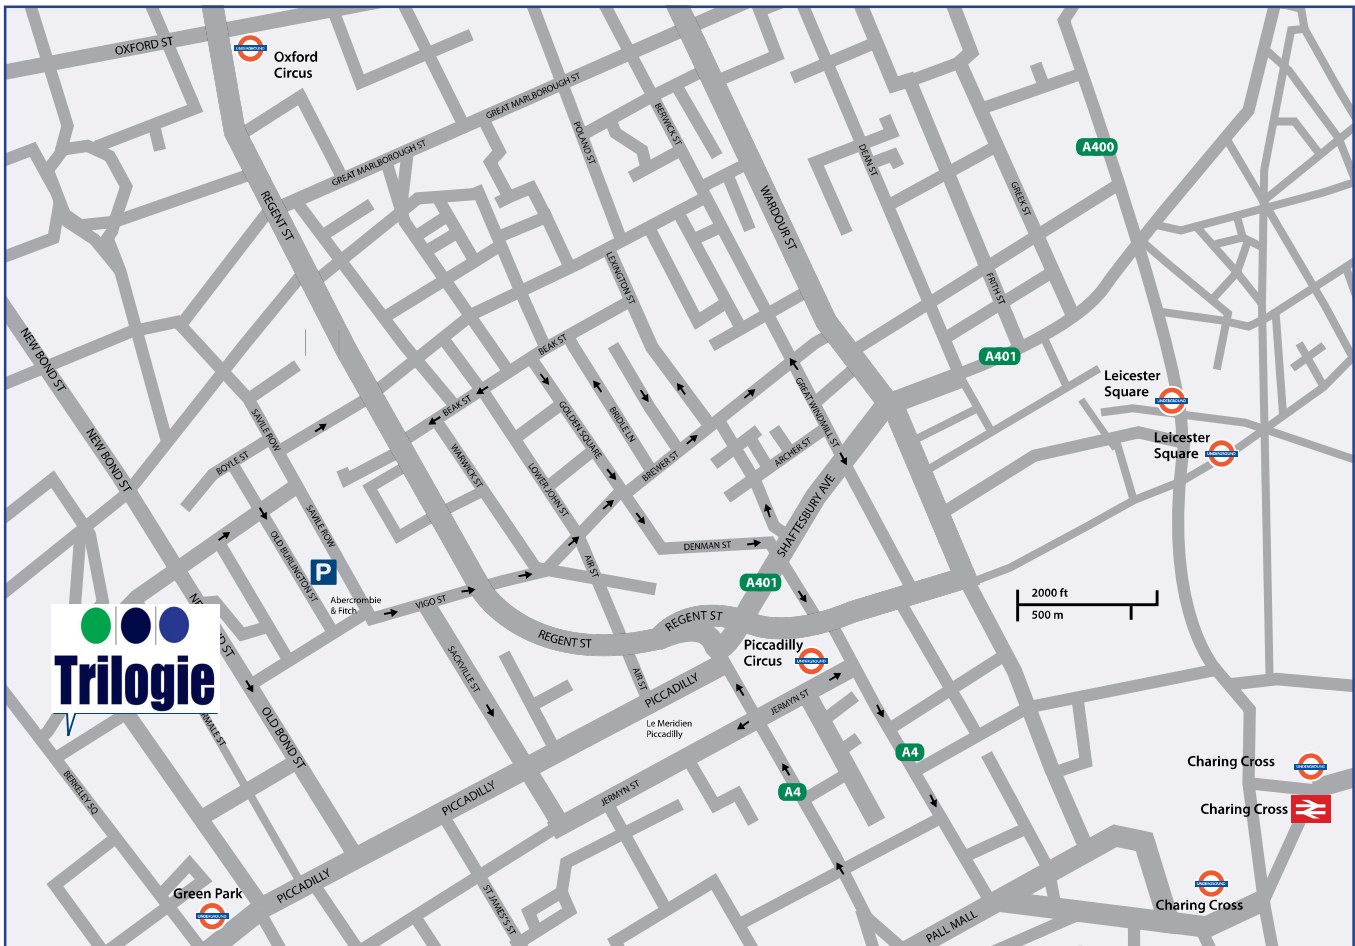

**Nearest tube station**

Green Park  
Piccadilly Circus

**Nearest train station**

London Charing Cross  
We are situated 21 minutes walk from London Charing Cross.

**Car Parking**

There is an NCP Car Park on Grosvenor Hill, W1K 3QQ  
3 minutes walk